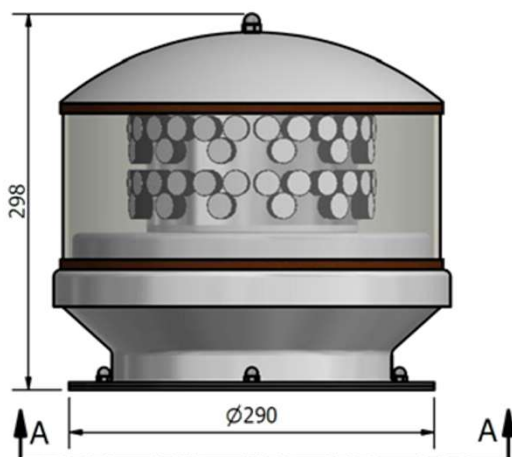

OBS: Medidas em mm

Produtos Eletrônicos Frata Ltda.

Telefone: +55 11 3619-3556 | www.frata.com.br | frata@frata.com.br