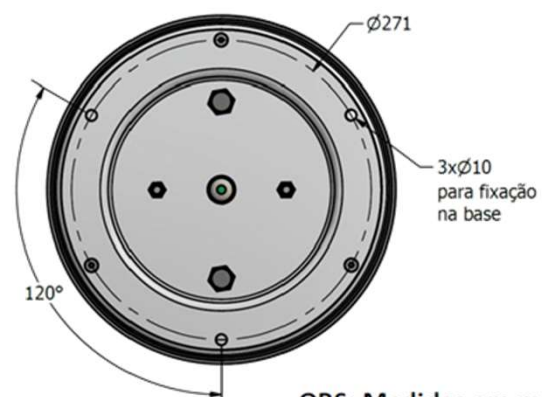

FRATA

Aviation Obstruction Light Dual Medium Intensity

FRATA's Part Number: 2849

Specifications:

Standard:

FAA (USA): L-864/L-865

COMAER (Brasil): 1424/GC3

Light Intensity: 20.000 cd - White Day
2.000 cd - Red Night

Light Source: LED Red/ White - 100.000 hours

Flash Rate: 40/ 60 Flashes/min

GPS Sync: Yes

Light Beam: 360 ° Horizontal

Day/Night Sensor: Included

Protection: IP65

Weight: 6 kg

Operating Temperature: -20 °C ~ + 55 °C

Enclosure: Fiberglass, Polycarbonate (UV Protection)

Input Voltage: 90~240 VAC – 50Hz/60Hz

Consumption: 60 W

OBS: Medidas em mm

Produtos Eletrônicos Frata Ltda.

Telefone: +55 11 3619-3556 | www.frata.com.br | frata@frata.com.br