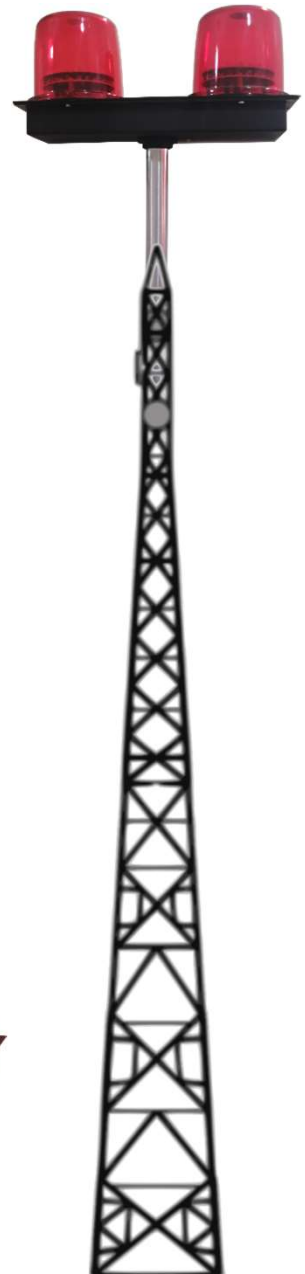

Cano de 3/4

Produtos Eletrônicos Frata Ltda.

Telefone: +55 11 3619-3556 | www.frata.com.br | frata@frata.com.br